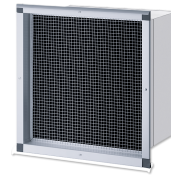

## AWG 315 SR

ACCESSORIES

PRODUCT-NO.: 233836

Insulated wall outlet and painted aluminium weather grille with optional connection for DN 315 air hose.

### The main features

AWG 315 SR with metallic silver painted weather grille

Type	AWG 315 GL	AWG 315 L	AWG 315 SR
Part no.	232955	231039	233836
Internal diameter	315 mm	315 mm	315 mm

## Technical data

Colour	RAL 9006	Aluminium, anodised	silver metallic
Internal diameter	315 mm	315 mm	315 mm
Height	490 mm	477 mm	490 mm
Width	483 mm	479 mm	483 mm
Depth	627 mm	625 mm	627 mm
Straight-through aperture min.	450x450 mm	450x450 mm	450x450 mm