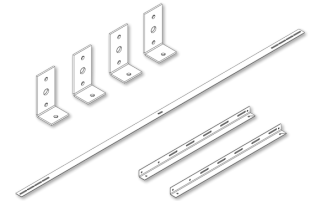

# SOL RA

COLLECTOR ACCESSORIES

PRODUCT-NO.: 230173

## The main features

Frame support for adapting the installation angle

For a vertical installation, it is possible to adapt the angle by 15°, 22° and 30°

For horizontal installation, angle can be adjusted by 30°