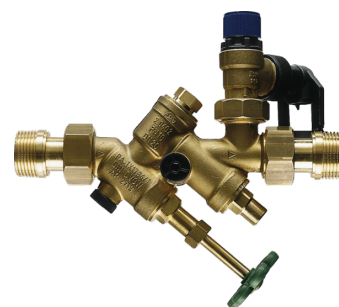

### The main features

Maximum safety evidenced by DVGW certification mark

---

Long service life and reliability thanks to the use of high quality components

Type	ZH 1
Part no.	074370

### Technical data

Safety valve	6 bar
Safety valve response pressure	0.60 MPa
Pressure reducing valve	-
Drip water connection	•
Installation type	Surface-mounted
Water connection	G 1 A